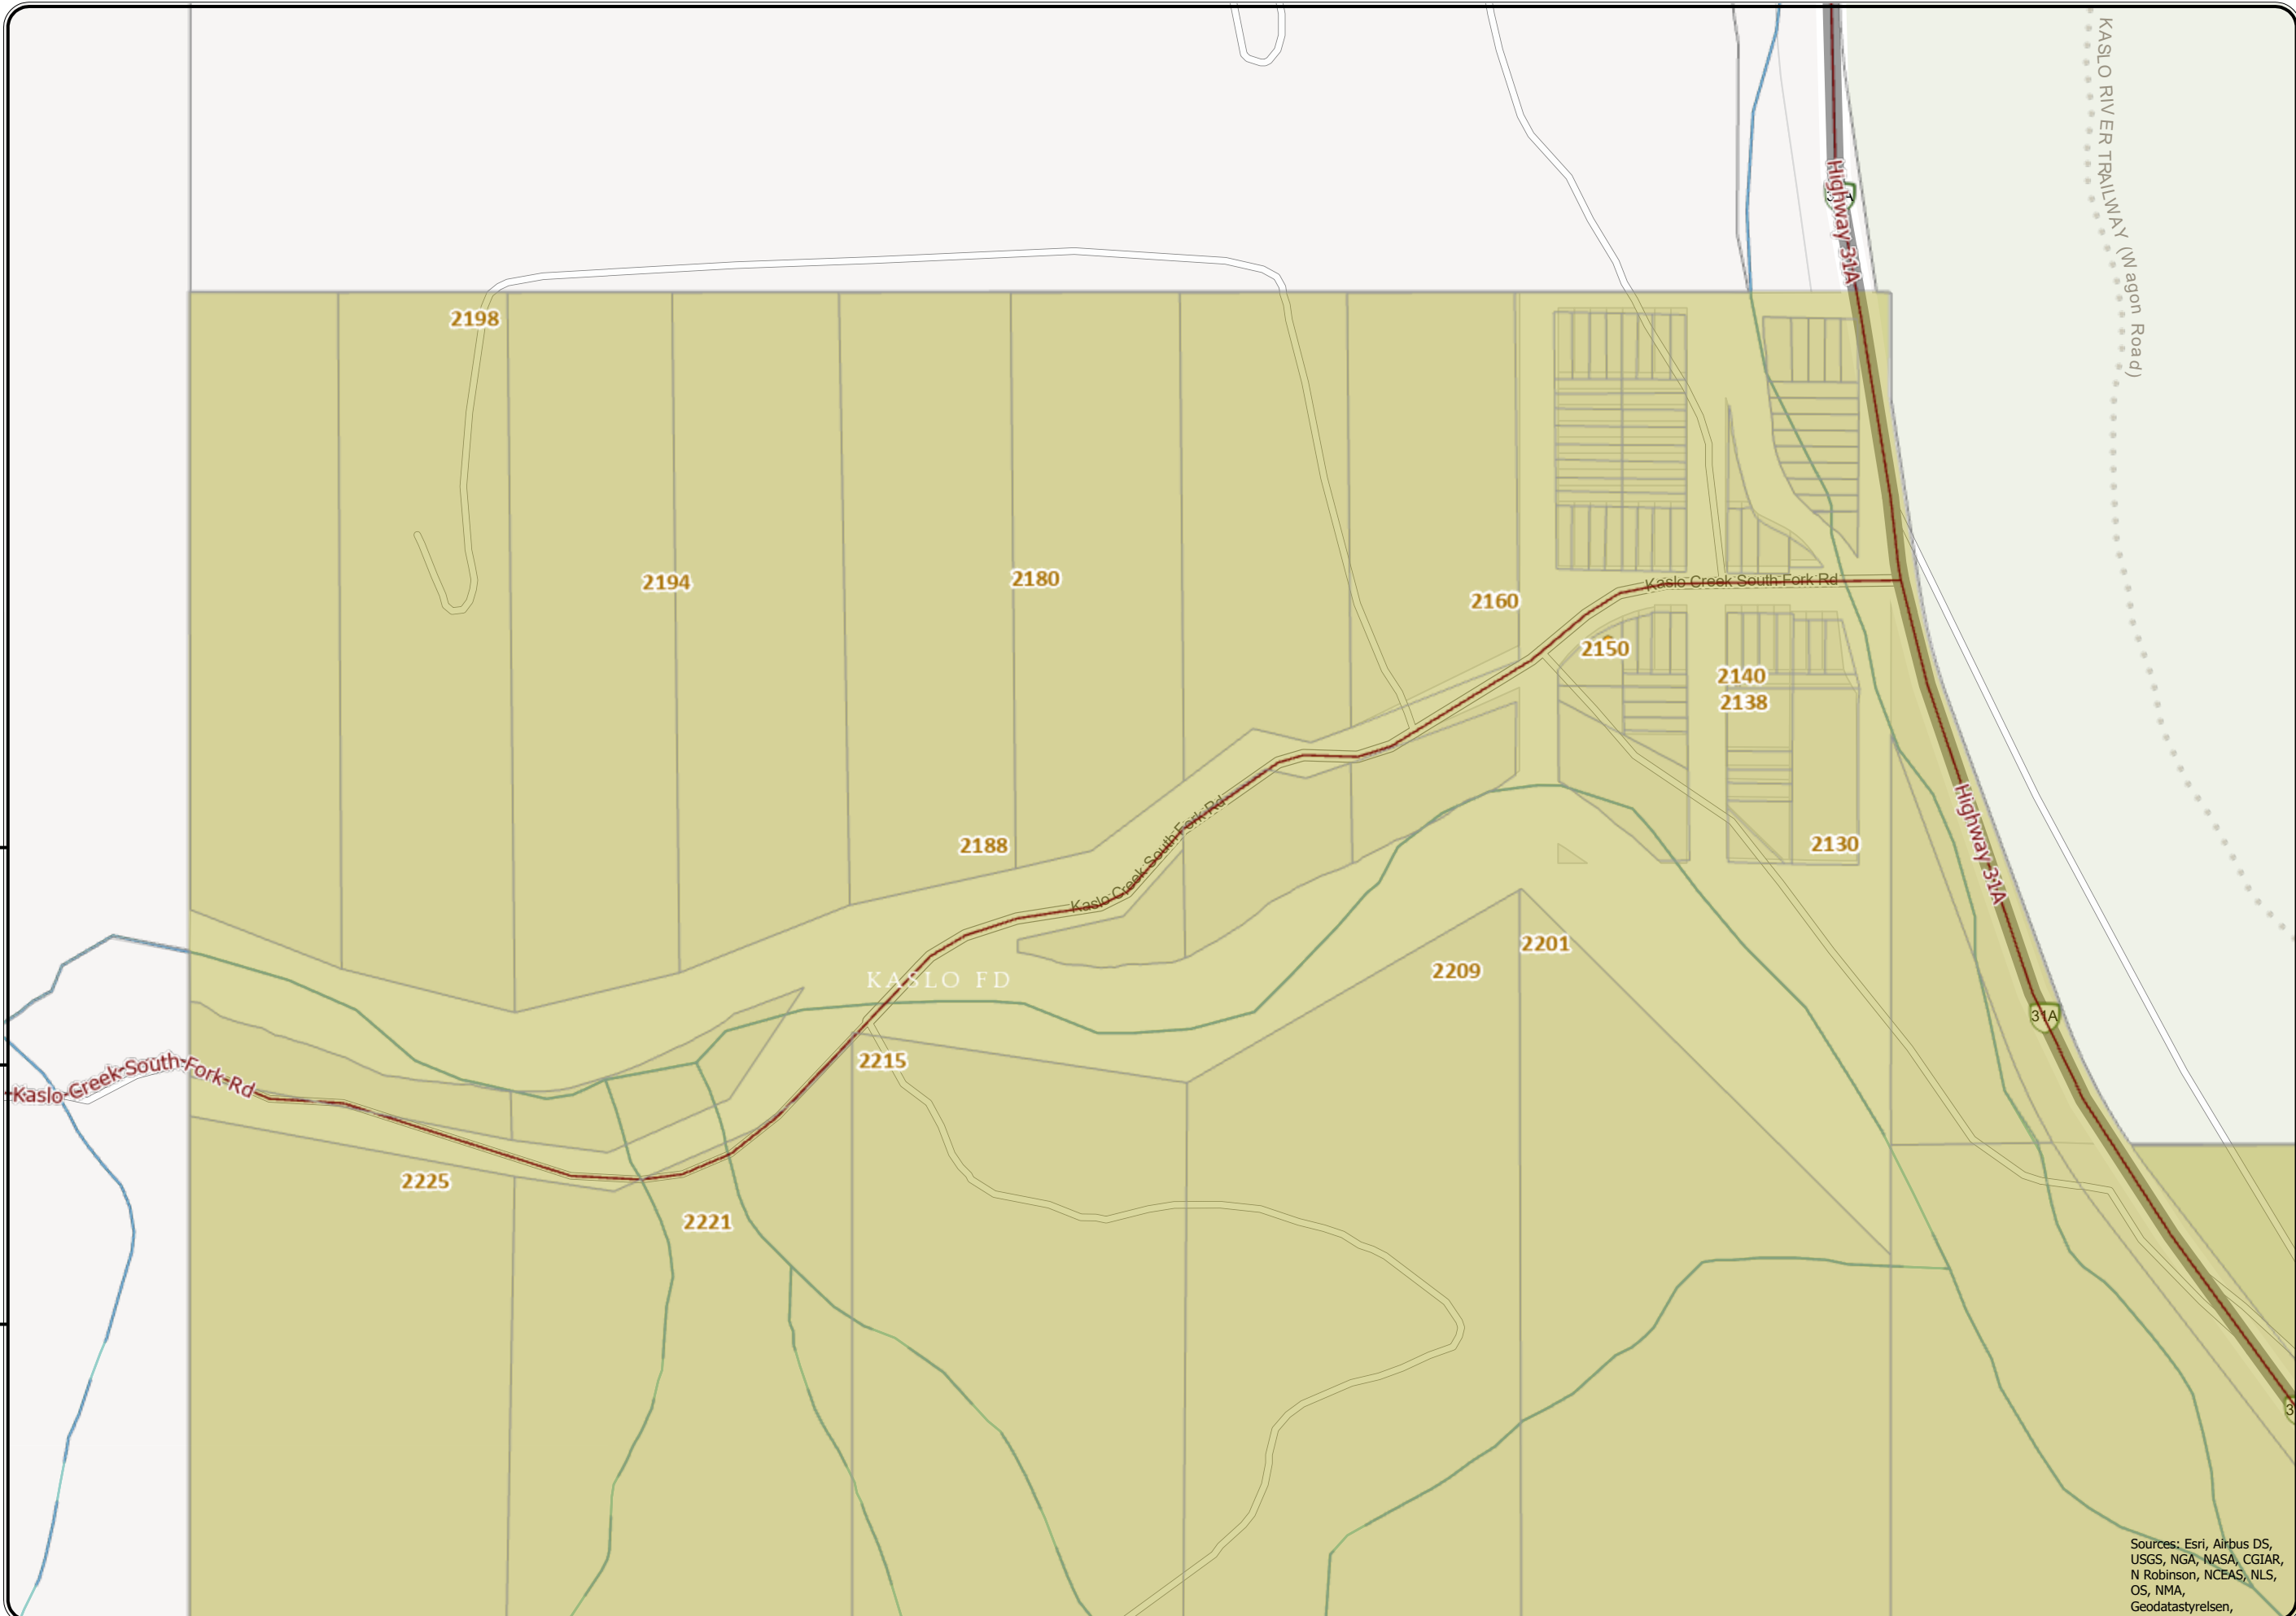

# Kaslo Fire Protection Area - West Boundary

## Legend

- Fire Service Areas
  - KASLO
- Streams and Shorelines
- RDCK Streets
- Cadastre - Property Lines
- Address Points

**Map Scale:**  
1:4,514

Date:  
May 13, 2024

REGIONAL DISTRICT  
OF CENTRAL KOOTENAY  
Box 590, 202 Lakeside Drive,  
Nelson, BC V1L 5R4  
Phone: 1-800-268-7325  
www.rdck.bc.ca  
maps@rdck.bc.ca

The mapping information shown are approximate representations and should be used for reference purposes only. The Regional District of Central Kootenay is not responsible for any errors or omissions on this map.